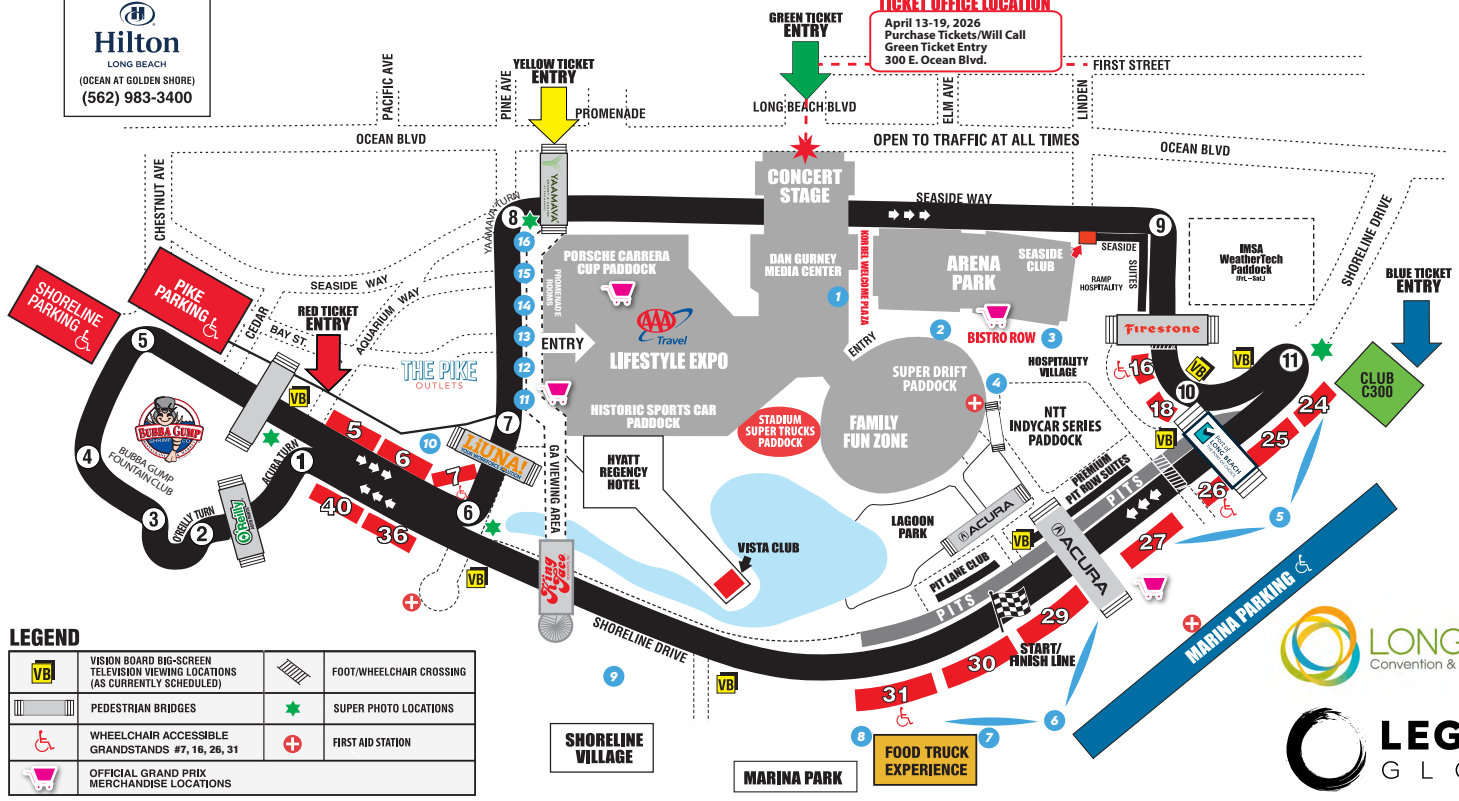

ACURA GRAND PRIX OF LONG BEACH MAP

OFFICIAL HOTEL

Hilton
 LONG BEACH
 (OCEAN AT GOLDEN SHORE)
 (562) 983-3400

TICKET OFFICE LOCATION
 April 13-19, 2026
 Purchase Tickets/Will Call
 Green Ticket Entry
 300 E. Ocean Blvd.

MAP AREA 7

MODELO LION'S DEN

Beer & Cheladas

MAP AREA 8

FOOD TRUCK VILLAGE

FRIDAY FOOD TRUCKS

Aloha Fridays - Hawaiian Tropical
Deli Doctor - American Deli
Gotcha Cravings - Asian Street Food
Goucho Grill - Argentine & Californian Fare
Heritage Food Truck - Health-Conscious Fare
Jay's Hot Kitchen - Everything Chicken
La Sera - Italian
Middle Feast - Middle Eastern
Rise Espresso - Handcrafted Coffees
Stop By Café - Indonesian Fusion
Wise BBQ - BBQ

SATURDAY FOOD TRUCKS

Deli Doctor - American Deli
Goucho Grill - Argentine & Californian Fare
Heritage Food Truck - Health-Conscious Fare

Jay's Hot Kitchen - Everything Chicken
La Sera - Italian
Middle Feast - Middle Eastern
Rise Espresso - Handcrafted Coffees

SUNDAY FOOD TRUCKS

Aloha Fridays - Hawaiian Tropical
Deli Doctor - American Deli
Gotcha Cravings - Asian Street Food
Goucho Grill - Argentine & Californian Fare
Heritage Food Truck - Health-Conscious Fare
Jay's Hot Kitchen - Everything Chicken
La Sera - Italian
Middle Feast - Middle Eastern
Rise Espresso - Handcrafted Coffees
Stop By Café - Indonesian Fusion
Wise BBQ - BBQ